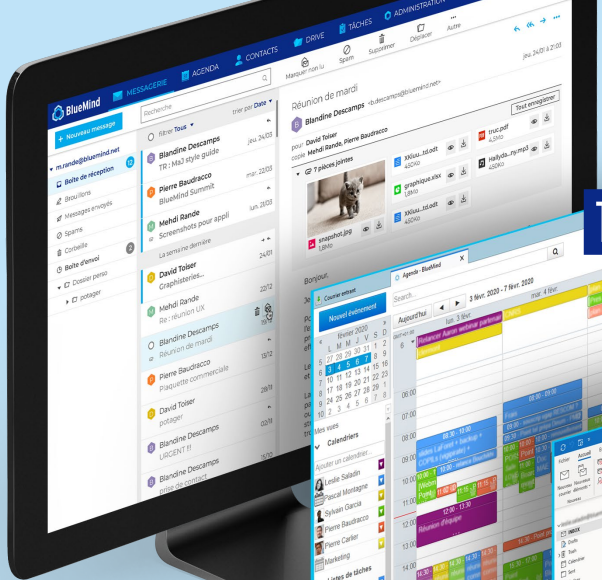

OPEN SOURCE

30

INTEGRATORS

TECHNOLOGICAL EXPERTISE

From small companies to corporations, from cities of all sizes to public departments

CALENDAR EMAILS CONTACTS
TASKS DRIVE CHAT VIDEO CONFERENCING
LARGE FILES MANAGEMENT VOICE
EMAIL SIGNATURE API MONITORING

THUNDERBIRD :
ENHANCED WITH
COLLABORATIVE
FEATURES

THE ONLY NATIVELY
OUTLOOK COMPATIBLE
SOLUTION
(SERVER SIDE MAPI)

MAC
MOBILES

...

BlueMind MESSAGERIE AGENDA CONTACTS DRIVE TÂCHES ADMINISTRATION Mehdi Rande